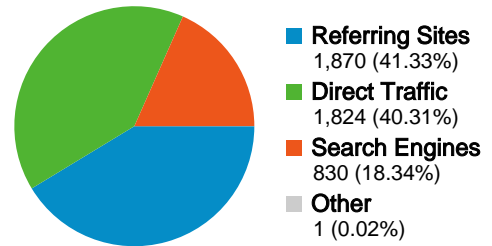

## 2,992 people visited this site

-  **4,525** Visits
-  **2,992** Absolute Unique Visitors
-  **36,644** Pageviews
-  **8.10** Average Pageviews
-  **00:07:57** Time on Site
-  **29.22%** Bounce Rate
-  **66.14%** New Visits

## Technical Profile

Browser	Visits	% visits	Connection Speed	Visits	% visits
Internet Explorer	2,990	66.08%	Unknown	1,526	33.72%
Firefox	1,355	29.94%	DSL	1,382	30.54%
Opera	89	1.97%	Cable	1,034	22.85%
Safari	70	1.55%	Dialup	296	6.54%
Mozilla	14	0.31%	T1	236	5.22%

All traffic sources sent a total of 4,525 visits

40.31% Direct Traffic

41.33% Referring Sites

18.34% Search Engines

## Top Traffic Sources

Sources	Visits	% visits	Keywords	Visits	% visits
(direct) ((none))	1,824	40.31%	muslimways	170	20.48%
gallery.menalto.com (referral)	436	9.64%	muslim names and meanings	78	9.40%
google (organic)	369	8.15%	muslim ways	40	4.82%
yahoo (organic)	354	7.82%	muslim male names	18	2.17%
ipetitions.com (referral)	141	3.12%	muslim name meanings	17	2.05%