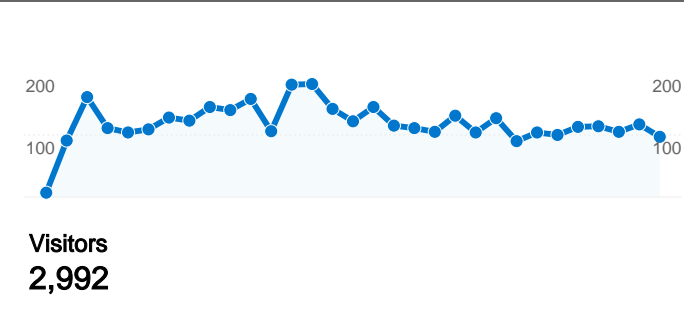

Visitors Overview