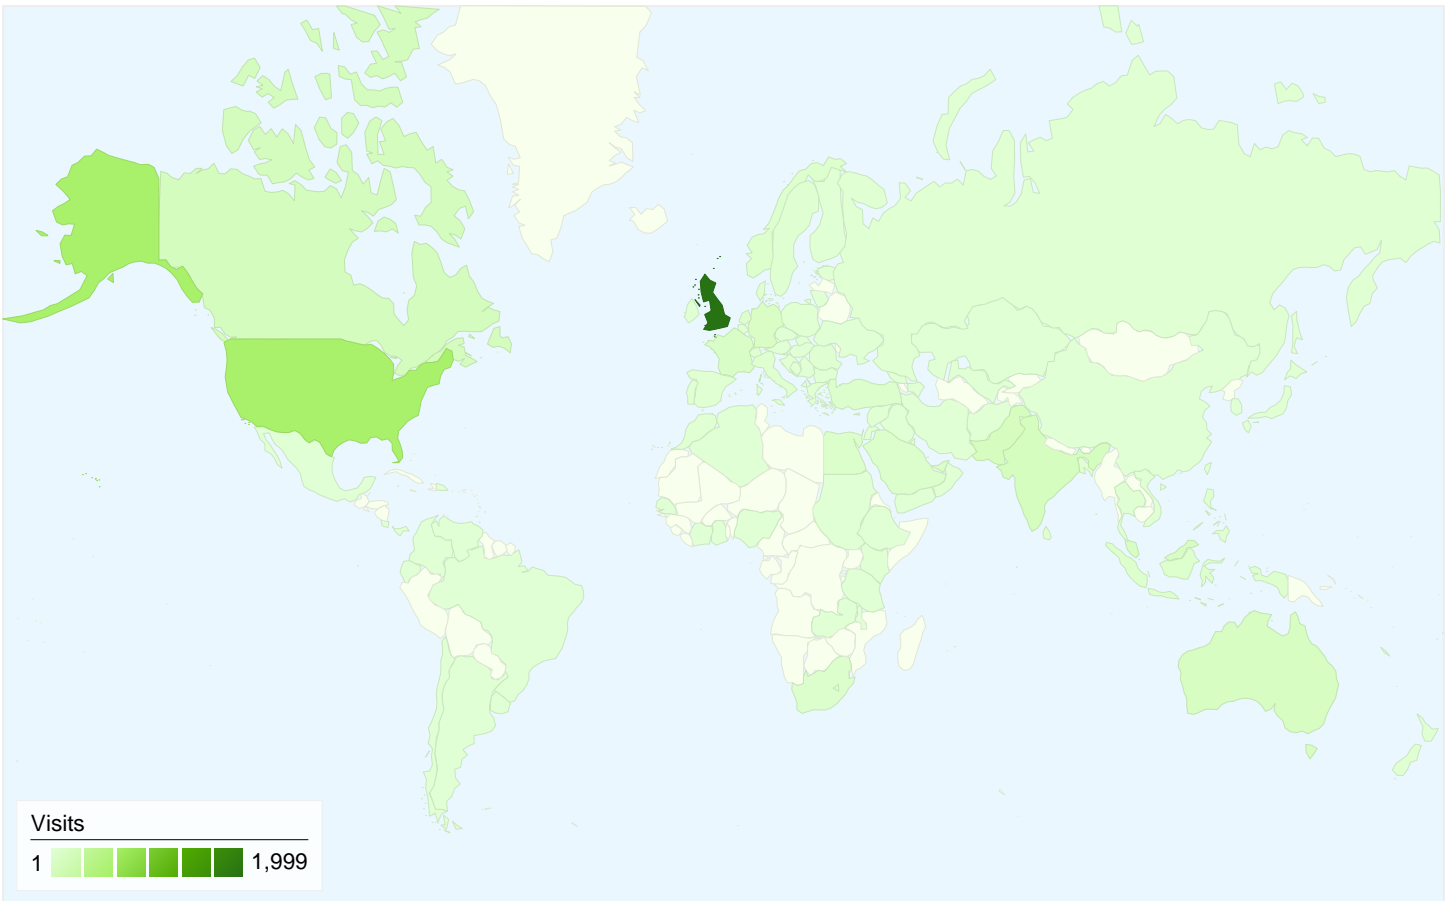

4,525 visits came from 106 countries/territories

Site Usage

Country/Territory	Visits	Pages/Visit	Avg. Time on Site	% New Visits	Bounce Rate
United Kingdom	1,999	9.54	00:09:30	52.58%	22.76%
United States	624	5.27	00:03:51	89.10%	43.75%
(not set)	183	12.14	00:11:46	28.42%	13.66%
Canada	126	4.44	00:02:46	84.13%	38.89%
Pakistan	125	6.03	00:06:33	80.00%	32.00%
India	124	8.38	00:09:27	83.87%	32.26%
Australia	112	7.82	00:07:58	72.32%	27.68%
Malaysia	97	8.12	00:10:19	85.57%	35.05%
Germany	91	7.42	00:04:01	81.32%	39.56%
France	87	7.39	00:07:48	41.38%	31.03%