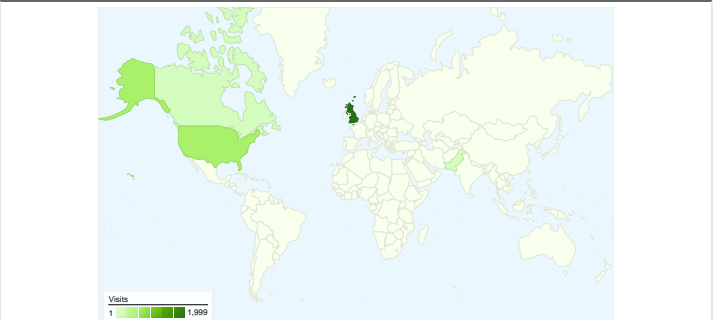

Map Overlay world