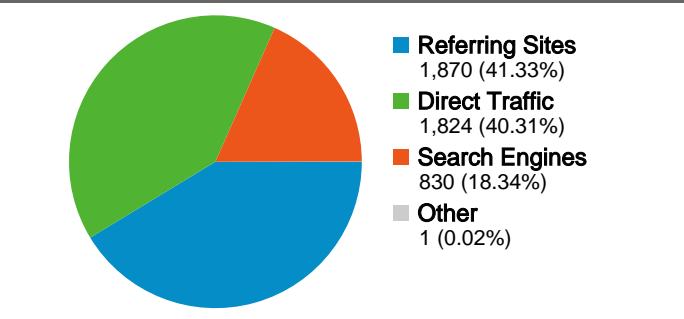

Traffic Sources Overview