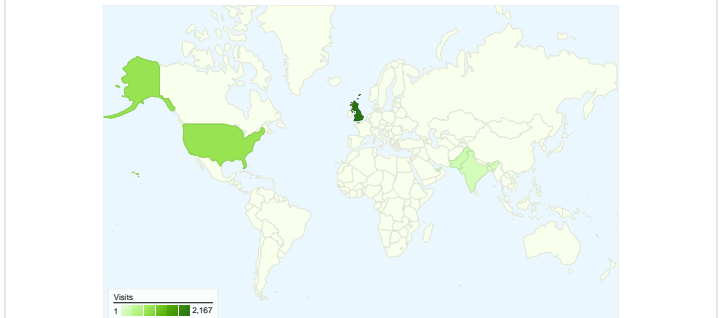

Map Overlay world