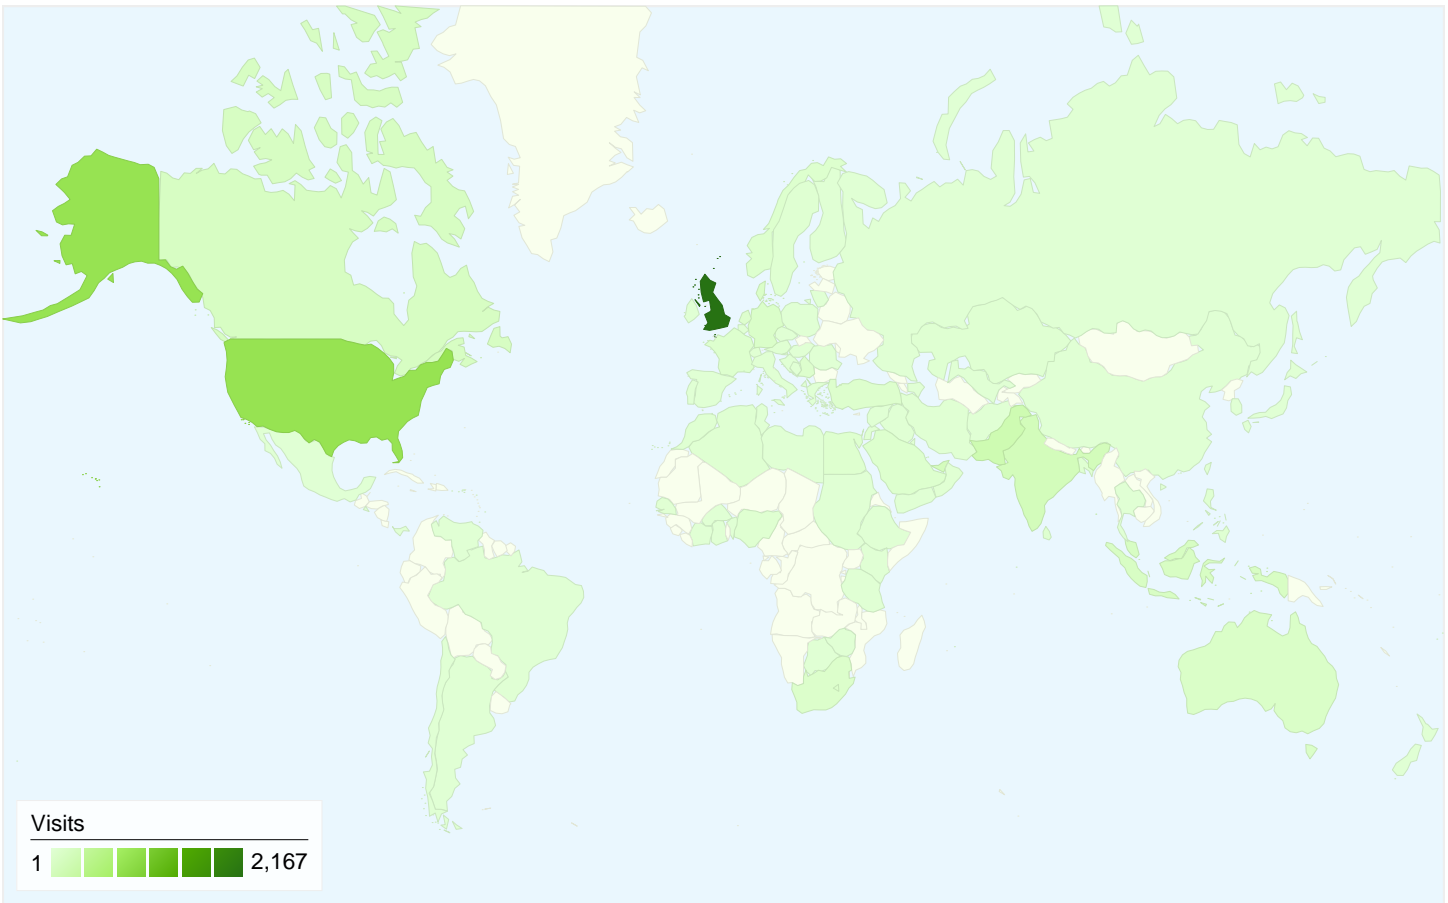

All traffic sources sent a total of 5,144 visits

-  24.59% Direct Traffic
-  45.28% Referring Sites
-  30.13% Search Engines

Top Traffic Sources

Sources	Visits	% visits
(direct) ((none))	1,265	24.59%
yahoo (organic)	700	13.61%
google (organic)	598	11.63%
bestislamicsites.com (referral)	577	11.22%
muslimways.com (referral)	467	9.08%

43 conversions, Goal 2: msn invite

25 conversions, Goal 3: advertise

Goal Performance

Goal Conversion Rate

Goal Conversion Rate
1.32%

Total Goal Value

Total Goal Value
£0.00

5,144 visits came from 101 countries/territories

Site Usage

Visits	Pages/Visit	Avg. Time on Site	% New Visits	Bounce Rate	
5,144 % of Site Total: 100.00%	6.64 Site Avg: 6.64 (0.00%)	00:06:57 Site Avg: 00:06:57 (0.00%)	64.25% Site Avg: 64.00% (0.39%)	35.46% Site Avg: 35.46% (0.00%)	
Country/Territory	Visits	Pages/Visit	Avg. Time on Site	% New Visits	Bounce Rate
United Kingdom	2,167	8.02	00:08:09	47.25%	26.17%
United States	849	5.05	00:04:24	80.57%	51.12%
Pakistan	224	6.08	00:07:54	64.73%	31.25%
India	163	6.58	00:08:24	75.46%	34.36%
United Arab Emirates	149	5.34	00:07:29	59.06%	38.93%
Malaysia	115	3.98	00:04:02	81.74%	46.96%
Canada	112	6.00	00:05:57	91.07%	44.64%
Indonesia	104	7.10	00:09:11	84.62%	44.23%
Palestinian Territory	99	2.10	00:03:15	92.93%	62.63%
Denmark	83	5.72	00:05:40	37.35%	27.71%