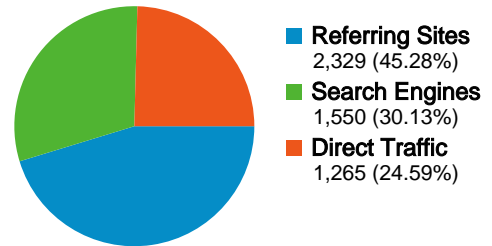

Site Usage

5,144 Visits

35.46% Bounce Rate

34,161 Pageviews

00:06:57 Avg. Time on Site

6.64 Pages/Visit

64.00% % New Visits

Visitors Overview

Goals Overview

3,464 people visited this site

-  **5,144** Visits
-  **3,464** Absolute Unique Visitors
-  **34,161** Pageviews
-  **6.64** Average Pageviews
-  **00:06:57** Time on Site
-  **35.46%** Bounce Rate
-  **64.31%** New Visits

All traffic sources sent a total of 5,144 visits

-  24.59% Direct Traffic
-  45.28% Referring Sites
-  30.13% Search Engines

Top Traffic Sources

Sources	Visits	% visits
(direct) ((none))	1,265	24.59%
yahoo (organic)	700	13.61%
google (organic)	598	11.63%
bestislamicsites.com (referral)	577	11.22%
muslimways.com (referral)	467	9.08%

Site Usage

Visits	Pages/Visit	Avg. Time on Site	% New Visits	Bounce Rate	
5,144 % of Site Total: 100.00%	6.64 Site Avg: 6.64 (0.00%)	00:06:57 Site Avg: 00:06:57 (0.00%)	64.25% Site Avg: 64.00% (0.39%)	35.46% Site Avg: 35.46% (0.00%)	
Country/Territory	Visits	Pages/Visit	Avg. Time on Site	% New Visits	Bounce Rate
United Kingdom	2,167	8.02	00:08:09	47.25%	26.17%
United States	849	5.05	00:04:24	80.57%	51.12%
Pakistan	224	6.08	00:07:54	64.73%	31.25%
India	163	6.58	00:08:24	75.46%	34.36%
United Arab Emirates	149	5.34	00:07:29	59.06%	38.93%
Malaysia	115	3.98	00:04:02	81.74%	46.96%
Canada	112	6.00	00:05:57	91.07%	44.64%
Indonesia	104	7.10	00:09:11	84.62%	44.23%
Palestinian Territory	99	2.10	00:03:15	92.93%	62.63%
Denmark	83	5.72	00:05:40	37.35%	27.71%