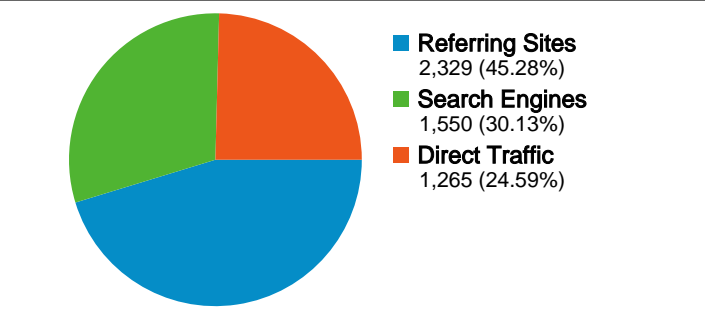

Traffic Sources Overview