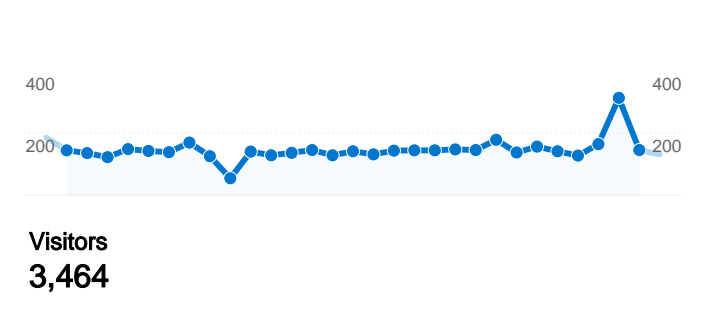

Site Usage

5,144 Visits

35.46% Bounce Rate

34,161 Pageviews

00:06:57 Avg. Time on Site

6.64 Pages/Visit

64.00% % New Visits

Visitors Overview

Goals Overview

3,464 people visited this site

-  **5,144** Visits
-  **3,464** Absolute Unique Visitors
-  **34,161** Pageviews
-  **6.64** Average Pageviews
-  **00:06:57** Time on Site
-  **35.46%** Bounce Rate
-  **64.31%** New Visits

Site Usage

Visits	Pages/Visit	Avg. Time on Site	% New Visits	Bounce Rate	
5,144 % of Site Total: 100.00%	6.64 Site Avg: 6.64 (0.00%)	00:06:57 Site Avg: 00:06:57 (0.00%)	64.25% Site Avg: 64.00% (0.39%)	35.46% Site Avg: 35.46% (0.00%)	
Country/Territory	Visits	Pages/Visit	Avg. Time on Site	% New Visits	Bounce Rate
United Kingdom	2,167	8.02	00:08:09	47.25%	26.17%
United States	849	5.05	00:04:24	80.57%	51.12%
Pakistan	224	6.08	00:07:54	64.73%	31.25%
India	163	6.58	00:08:24	75.46%	34.36%
United Arab Emirates	149	5.34	00:07:29	59.06%	38.93%
Malaysia	115	3.98	00:04:02	81.74%	46.96%
Canada	112	6.00	00:05:57	91.07%	44.64%
Indonesia	104	7.10	00:09:11	84.62%	44.23%
Palestinian Territory	99	2.10	00:03:15	92.93%	62.63%
Denmark	83	5.72	00:05:40	37.35%	27.71%

Pages on this site were viewed a total of 34,161 times

34,161 Pageviews

24,120 Unique Views

35.46% Bounce Rate

Top Content

Pages	Pageviews	% Pageviews
/	3,269	9.57%
/component/option,com_smf/Itemid,10/	2,117	6.20%
/component/option,com_smf/Itemid,10	1,512	4.43%
/downloads.html	1,231	3.60%
/component/option,com_datsoallery/Itemid,47/	519	1.52%