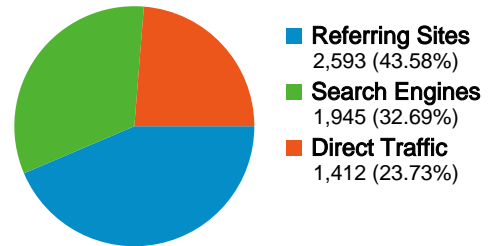

## 3,519 people visited this site

-  **5,950** Visits
-  **3,519** Absolute Unique Visitors
-  **58,570** Pageviews
-  **9.84** Average Pageviews
-  **00:10:34** Time on Site
-  **32.57%** Bounce Rate
-  **56.37%** New Visits

All traffic sources sent a total of 5,950 visits

-  23.73% Direct Traffic
-  43.58% Referring Sites
-  32.69% Search Engines