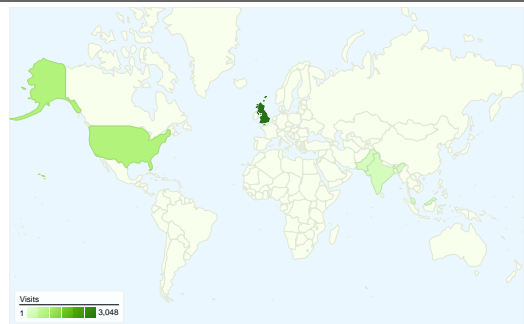

Site Usage

5,950 Visits

32.57% Bounce Rate

58,570 Pageviews

00:10:34 Avg. Time on Site

9.84 Pages/Visit

56.12% % New Visits

Visitors Overview

Visitors  
3,519

Map Overlay world

Traffic Sources Overview

Content Overview

Pages	Pageviews	% Pageviews
/component/option,com_smf/lte	4,636	7.92%
/component/option,com_smf/lte	4,562	7.79%
/	3,548	6.06%
/component/option,com_smf/lte	2,066	3.53%
/downloads.html	1,234	2.11%

All traffic sources sent a total of 5,950 visits

-  23.73% Direct Traffic
-  43.58% Referring Sites
-  32.69% Search Engines

**Pages on this site were viewed a total of 58,570 times**

**58,570** Pageviews

**37,048** Unique Views

**32.57%** Bounce Rate