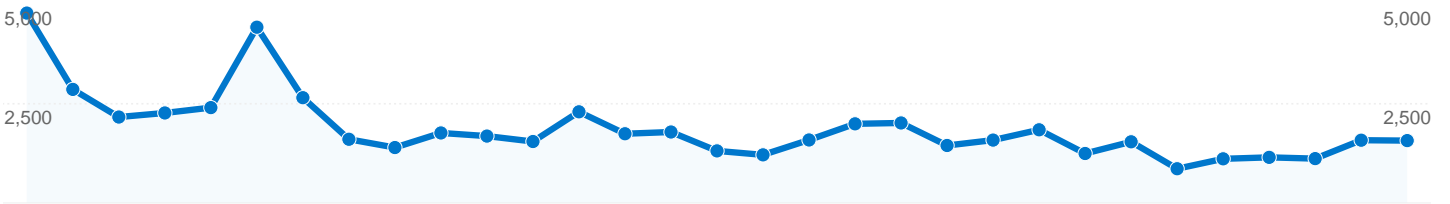

Site Usage

5,950 Visits

32.57% Bounce Rate

58,570 Pageviews

00:10:34 Avg. Time on Site

9.84 Pages/Visit

56.12% % New Visits

Visitors Overview

## Visitors completed 81 goal conversions

0 conversions, Goal 1: registration

34 conversions, Goal 2: msn invite

47 conversions, Goal 3: advertise

## Goal Performance

Goal Conversion Rate

Goal Conversion Rate  
1.36%

Total Goal Value

Total Goal Value  
£0.00

**5,950 visits came from 98 countries/territories**

Site Usage

Country/Territory	Visits	Pages/Visit	Avg. Time on Site	% New Visits	Bounce Rate
United Kingdom	3,048	13.55	00:13:52	38.65%	21.98%
United States	801	4.35	00:04:53	81.65%	51.06%
India	209	7.67	00:09:07	69.86%	34.93%
Pakistan	203	5.89	00:11:08	72.91%	33.99%
Malaysia	157	5.43	00:08:05	73.25%	43.31%
Australia	154	5.01	00:04:14	45.45%	46.75%
Canada	138	4.25	00:02:47	81.16%	51.45%
Indonesia	133	8.45	00:11:34	84.21%	40.60%
Netherlands	92	23.51	00:20:09	52.17%	11.96%
Singapore	84	5.36	00:05:36	83.33%	39.29%

**Pages on this site were viewed a total of 58,570 times**

**58,570** Pageviews

**37,048** Unique Views

**32.57%** Bounce Rate