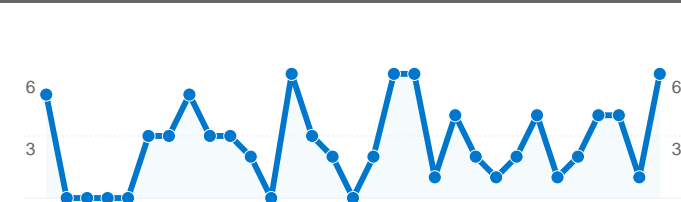

Site Usage

5,950 Visits

32.57% Bounce Rate

58,570 Pageviews

00:10:34 Avg. Time on Site

9.84 Pages/Visit

56.12% % New Visits

Visitors Overview

Goals Overview

Goal Conversions  
81

## 3,519 people visited this site

-  **5,950** Visits
-  **3,519** Absolute Unique Visitors
-  **58,570** Pageviews
-  **9.84** Average Pageviews
-  **00:10:34** Time on Site
-  **32.57%** Bounce Rate
-  **56.37%** New Visits

**Pages on this site were viewed a total of 58,570 times**

**58,570** Pageviews

**37,048** Unique Views

**32.57%** Bounce Rate