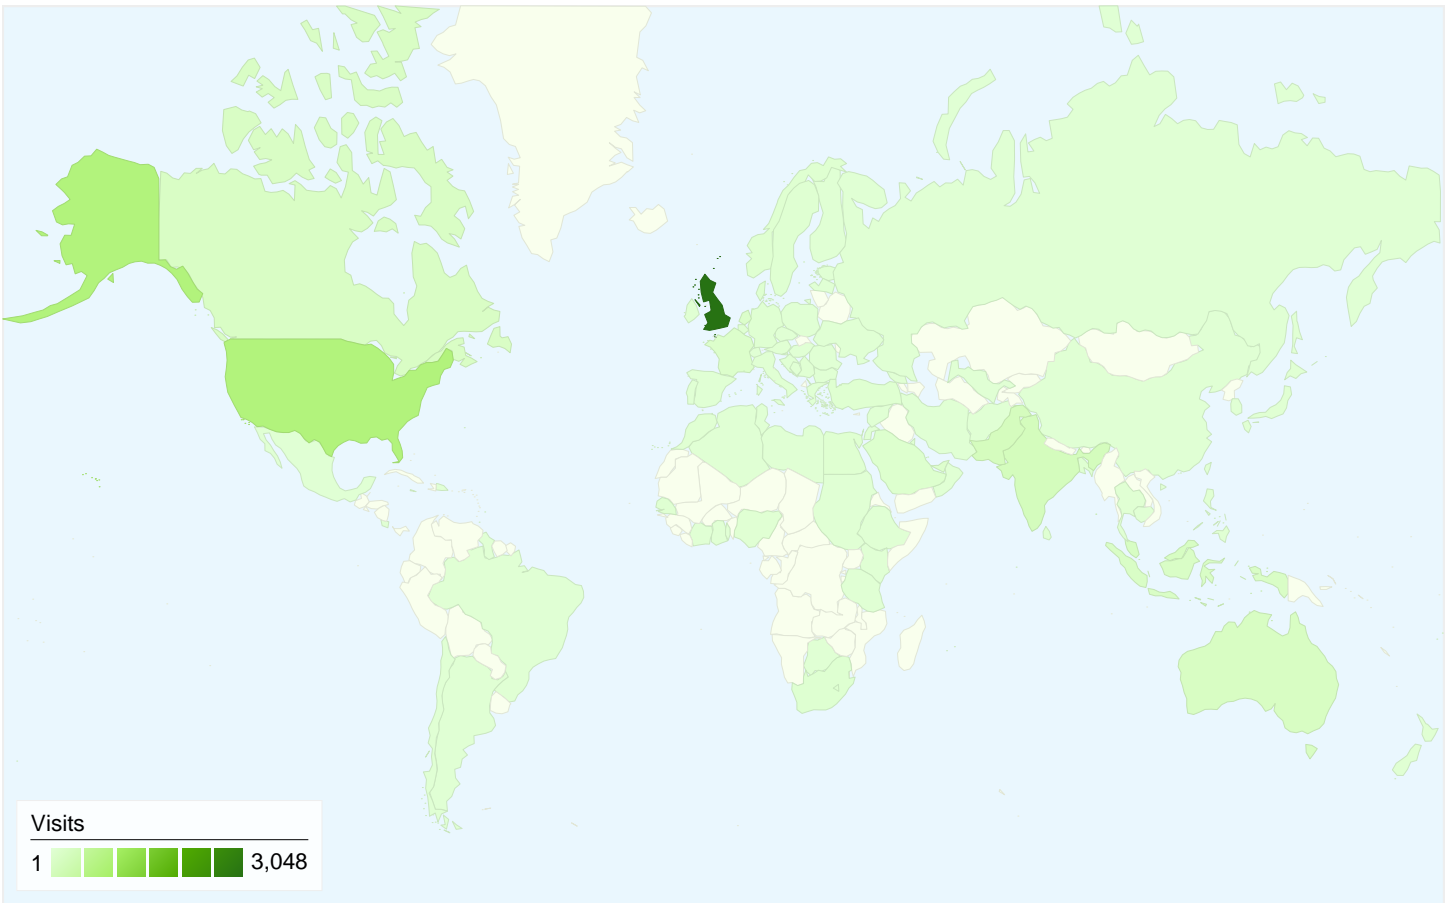

All traffic sources sent a total of 5,950 visits

-  23.73% Direct Traffic
-  43.58% Referring Sites
-  32.69% Search Engines

## Goal Performance

Goal Conversion Rate

Goal Conversion Rate  
1.36%

Total Goal Value

Total Goal Value  
£0.00

**5,950 visits came from 98 countries/territories**

Site Usage

Country/Territory	Visits	Pages/Visit	Avg. Time on Site	% New Visits	Bounce Rate
United Kingdom	3,048	13.55	00:13:52	38.65%	21.98%
United States	801	4.35	00:04:53	81.65%	51.06%
India	209	7.67	00:09:07	69.86%	34.93%
Pakistan	203	5.89	00:11:08	72.91%	33.99%
Malaysia	157	5.43	00:08:05	73.25%	43.31%
Australia	154	5.01	00:04:14	45.45%	46.75%
Canada	138	4.25	00:02:47	81.16%	51.45%
Indonesia	133	8.45	00:11:34	84.21%	40.60%
Netherlands	92	23.51	00:20:09	52.17%	11.96%
Singapore	84	5.36	00:05:36	83.33%	39.29%

**Pages on this site were viewed a total of 58,570 times**

**58,570** Pageviews

**37,048** Unique Views

**32.57%** Bounce Rate