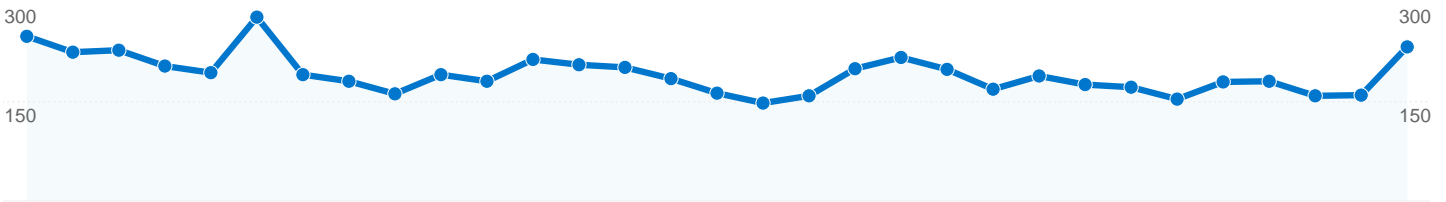

Site Usage

5,950 Visits

32.57% Bounce Rate

58,570 Pageviews

00:10:34 Avg. Time on Site

9.84 Pages/Visit

56.12% % New Visits

Visitors Overview

Goals Overview

Goal Conversions  
81

## 3,519 people visited this site

-  **5,950** Visits
-  **3,519** Absolute Unique Visitors
-  **58,570** Pageviews
-  **9.84** Average Pageviews
-  **00:10:34** Time on Site
-  **32.57%** Bounce Rate
-  **56.37%** New Visits

All traffic sources sent a total of 5,950 visits

-  23.73% Direct Traffic
-  43.58% Referring Sites
-  32.69% Search Engines