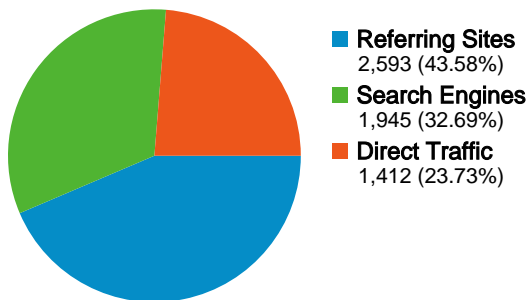

Traffic Sources Overview